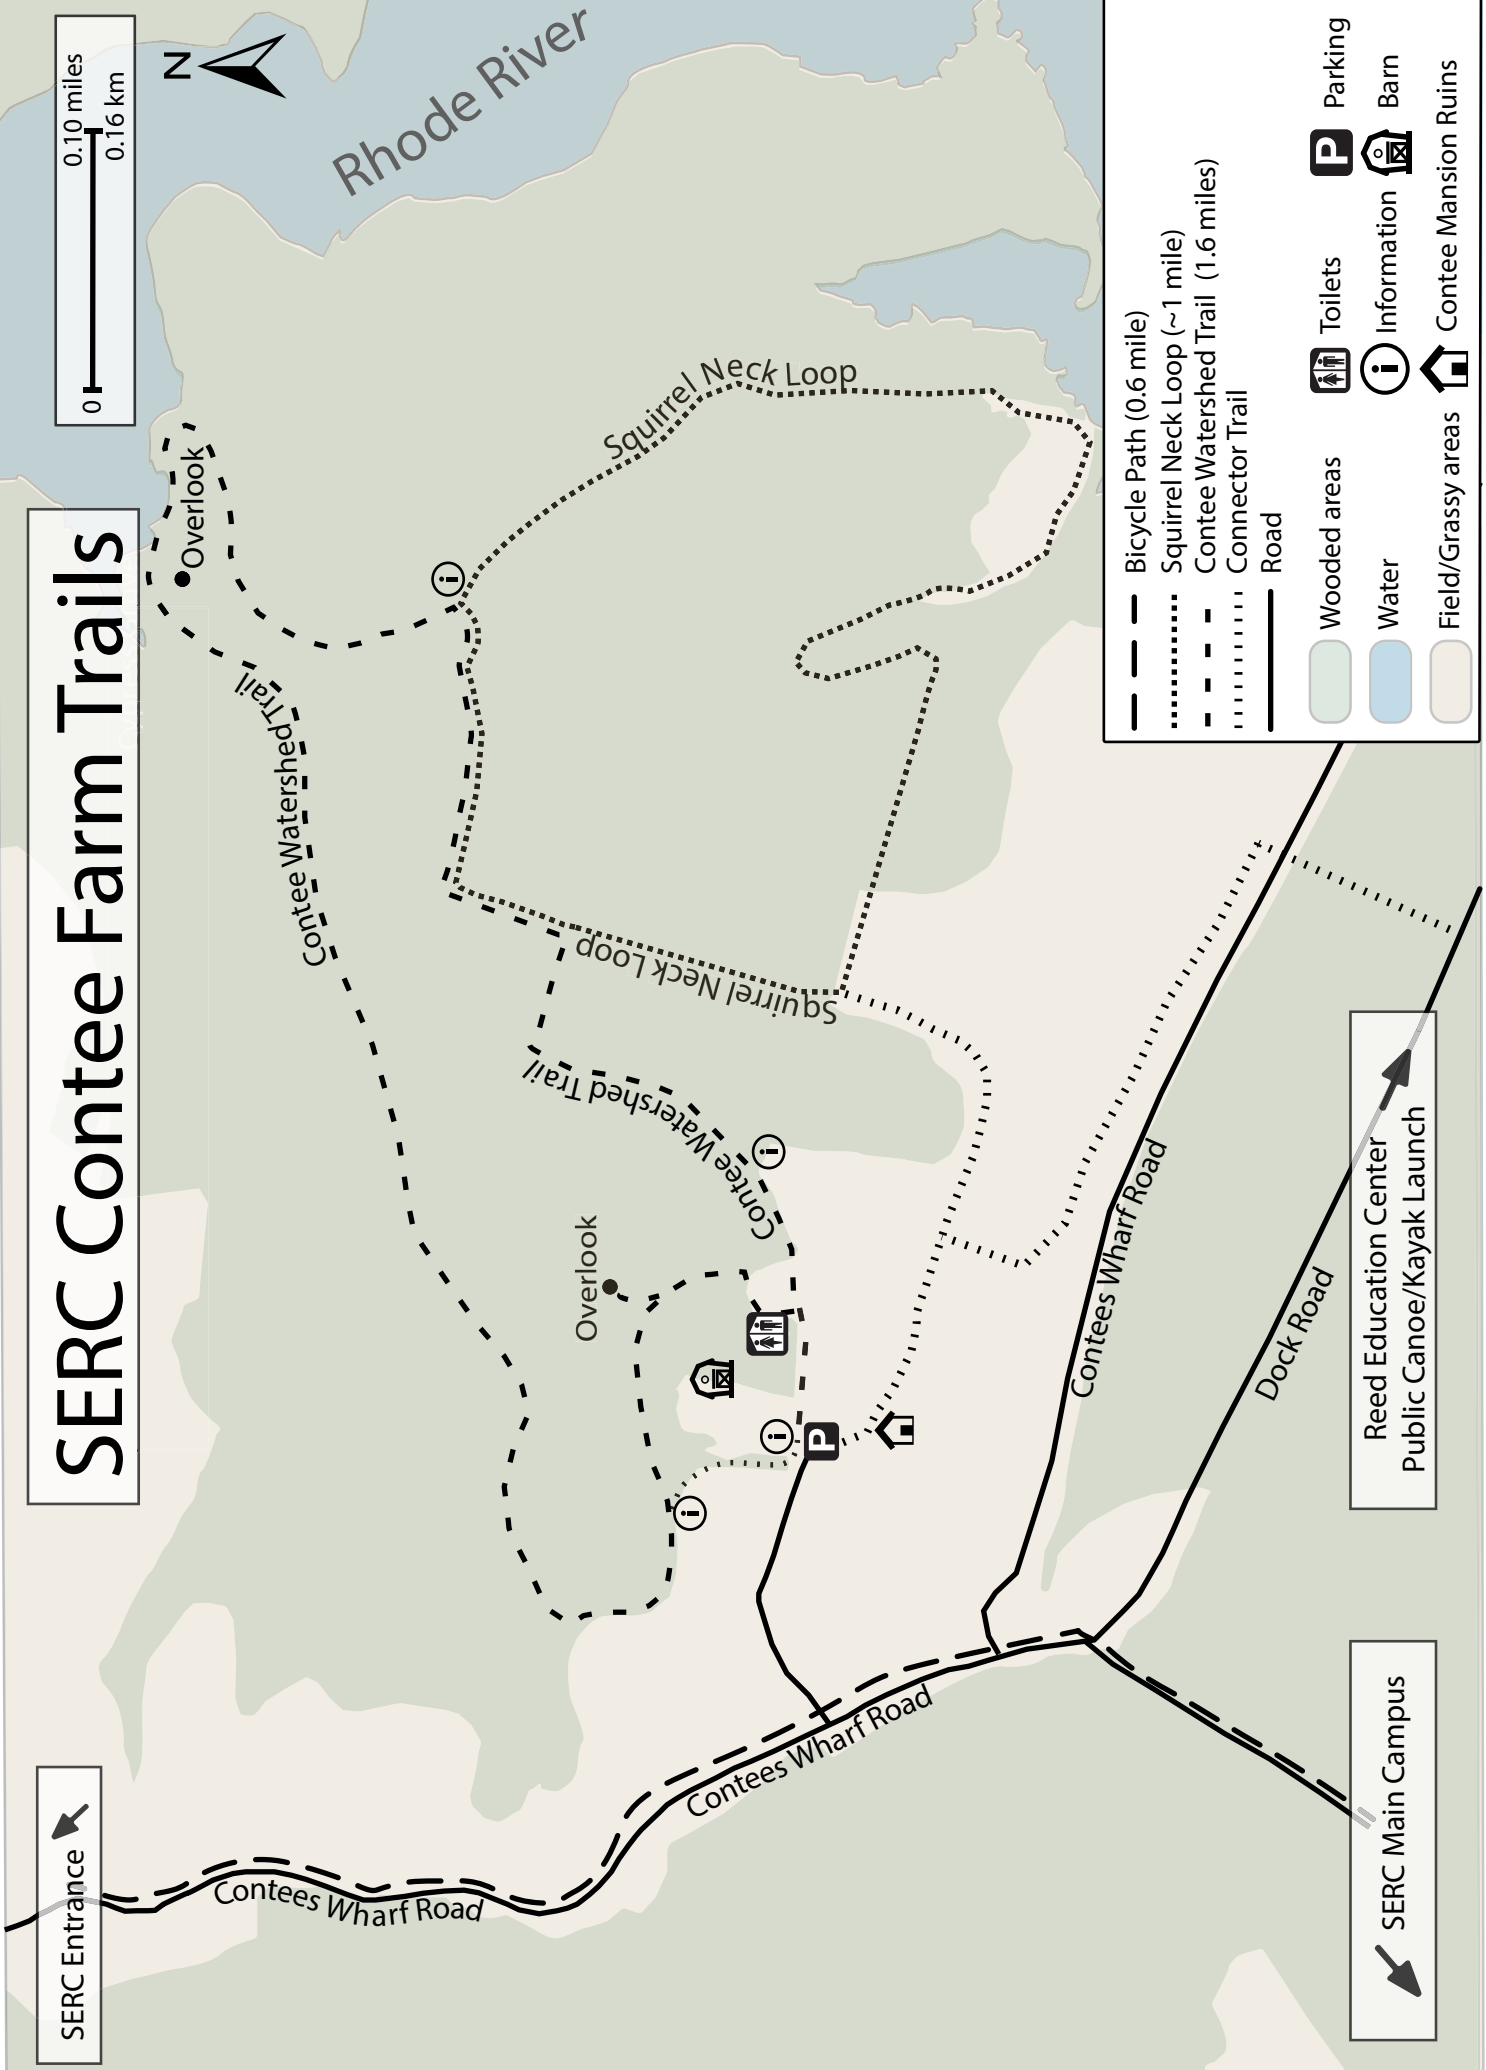

SERC Contee Farm Trails

0 0.10 miles
0 0.16 km

Rhode River

	Bicycle Path (0.6 mile)		Toilets		Parking
	Squirrel Neck Loop (~1 mile)		Information		Barn
	Contee Watershed Trail (1.6 miles)		Contee Mansion Ruins		
	Connector Trail				
	Road				
	Wooded areas				
	Water				
	Field/Grassy areas				

SERC Entrance

Contees Wharf Road

Contees Wharf Road

Contees Wharf Road

Dock Road

Reed Education Center
Public Canoe/Kayak Launch

SERC Main Campus

For help or assistance, call SERC Security: (443) 482 - 2298

Sorry, no pets allowed.